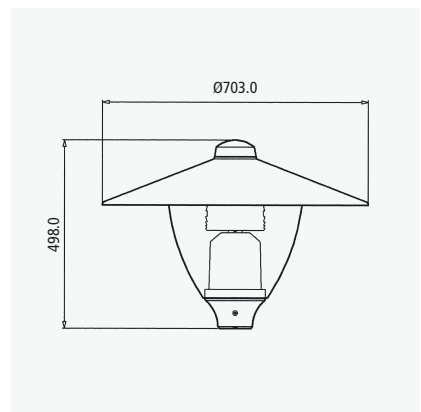

OPTIONS AND EXTRAS

- Available with a 76mm or 60mm spigot.
- Option of prewiring with suitable length of cable.
- Miniature photocell option.
- Electronic control gear on selected lamps.
- Coloured top lens.
- Choice of RAL colours at extra cost – see inside back cover for details.
- Wall bracket option. 5300P707

Recommended Applications: Residential areas, shopping areas, squares, parks, minor roads, footpaths.

Suggested Column: 3 - 5m, for post-top or wall-mounted fixing. P707 specifically designed columns and brackets available.

Wind area: 0.14m²

Spigot PT: 76mm x 76mm
PT: 60mm x 76mm

IP65

P707 Real Refractor

P707 Real

Description	Product Number	Weight
Luminaire Reference	P707 REAL	4.07
76mm Ø spigot	76	
60mm Ø spigot	60	
Refractor	R	-
50w SON control gear	50SON	1.6 kg
70w SON control gear	70SON	1.9 kg
70w CDM control gear	70CDM	1.9 kg
42w PL-T electronic gear	42PLT	0.3 kg
Options		
Top lens colour	TL	
Miniature 1 part photocell	PC	-
Special colour RAL number	RAL	
Prewired with suitable length of cable	EW	-