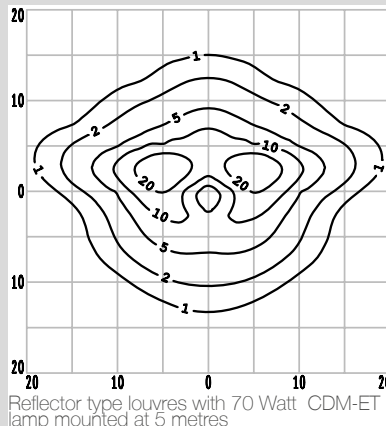

# P707 Real

Recommended Applications:

Mounting Height:

Wind area:

Spigot:

IP Rating:

Residential areas, shopping areas, squares, parks, minor roads, footpaths

3 -6m, for post-top or wall-mounted fixing. P707 specifically designed columns and brackets available

0.18m<sup>2</sup>

PT: 76mm x 76mm

PT: 60mm x 76mm

IP65

Mounted on CU Phosco TT column