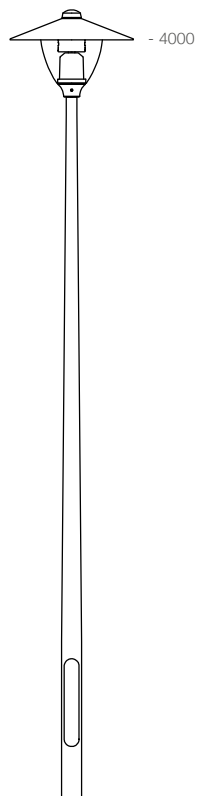

# P707 Real

Recommended Applications:

Mounting Height:

Wind area:

Spigot:

IP Rating:

Residential areas, shopping areas, squares, parks, minor roads, footpaths

3 -6m, for post-top or wall-mounted fixing. P707 specifically designed columns and brackets available

0.18m<sup>2</sup>

PT: 76mm x 76mm

PT: 60mm x 76mm

IP65

Mounted on CU Phosco TT column

## P707 Real

An elegant post top luminaire with photometric performance of the highest efficiency. The Real has a modern style with its centre top lens illuminated by night in colour for visual interest.

### MATERIALS AND FINISHES

- The spigot, internal mouldings and bowl are manufactured from high impact resistant UV stabilised polycarbonate
- Styled top manufactured from spun aluminium
- Aluminium reflector for tubular lamps
- Acrylic refractor for elliptical lamp options
- The control gear is contained within the luminaire and is immediately accessible, as is the lamp on removal of the bowl assembly
- Bowl assembly fitted with a lockable bayonet fixing
- Finished black