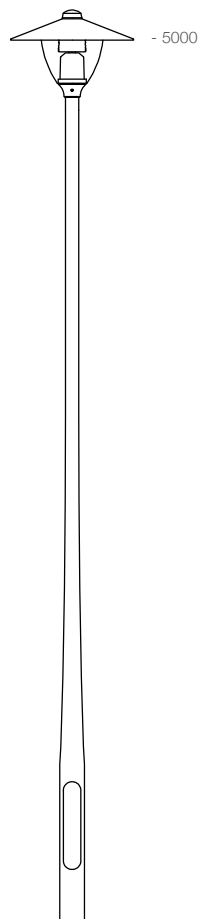

# P707 Real

Recommended Applications:

Mounting Height:

Wind area:

Spigot:

IP Rating:

Residential areas, shopping areas, squares, parks, minor roads, footpaths

3 -6m, for post-top or wall-mounted fixing. P707 specifically designed columns and brackets available

0.18m<sup>2</sup>

PT: 76mm x 76mm

PT: 60mm x 76mm

IP65

Mounted on CU Phosco TT column

## P707 Real

An elegant post top luminaire with photometric performance of the highest efficiency. The Real has a modern style with its centre top lens illuminated by night in colour for visual interest.

### MATERIALS AND FINISHES

- The spigot, internal mouldings and bowl are manufactured from high impact resistant UV stabilised polycarbonate
- Styled top manufactured from spun aluminium
- Aluminium reflector for tubular lamps
- Acrylic refractor for elliptical lamp options
- The control gear is contained within the luminaire and is immediately accessible, as is the lamp on removal of the bowl assembly
- Bowl assembly fitted with a lockable bayonet fixing
- Finished black