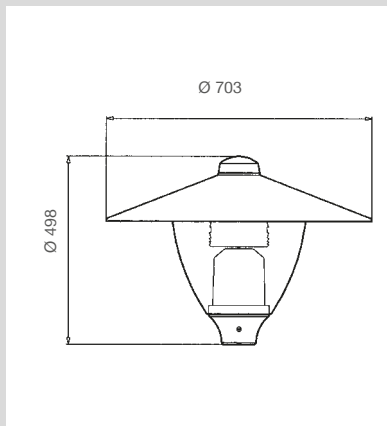

# P707 Real

Recommended Applications:

Mounting Height:

Wind area:

Spigot:

IP Rating:

Residential areas, shopping areas, squares, parks, minor roads, footpaths

3 -6m, for post-top or wall-mounted fixing. P707 specifically designed columns and brackets available

0.18m<sup>2</sup>

PT: 76mm x 76mm

PT: 60mm x 76mm

IP65

Mounted on CU Phosco TT column